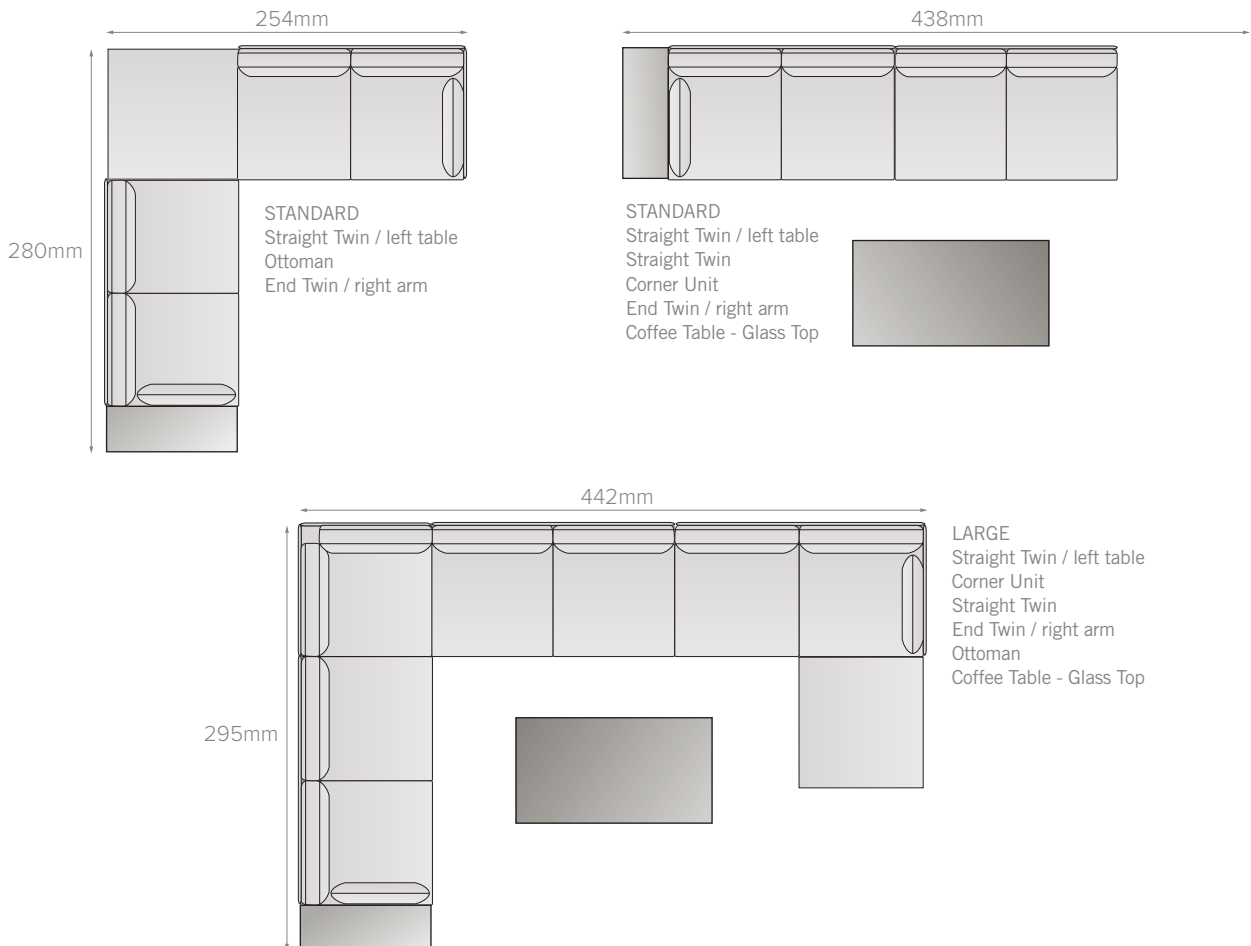

DIMENSIONS (CM)	W	D	H
3.5 Seater Settee	208	92	85
3 Seater Settee	158	92	85
2.5 Seater Settee	183	92	85
End Unit Twin Large (LH / RH arm)	177	92	85
End Unit Twin Standard (LH / RH arm)	162	92	85
End Unit Twin Large (LH / RH arm) with Table	209	92	85
End Unit Twin Standard (LH / RH arm) with Table	194	92	85
Straight Unit Twin Large (no arms)	173	92	85
Straight Unit Twin Standard (no arms)	158	92	85
Straight Unit Twin Large (no arms) with Table	203	92	85
Straight Unit Twin Standard (no arms) with Table	188	92	85
Corner Unit	92	92	85
Seat height			47
Ottoman	92	92	47
Coffee Table - Glass Top	120	65	40
Side Arm Cushion	70	50	

End Unit Large / left arm

End Unit Standard / left arm

End Unit Large / right arm

End Unit Standard / right arm

End Unit Large / left arm with side table

End Unit Standard / left arm with side table

End Unit Large / right arm with side table

End Unit Standard / right arm with side table

Straight Unit Large / right side table

Straight Unit Standard / right side table

Straight Unit Large / left side table

Straight Unit Standard / left side table

Straight Unit Large

Straight Unit Standard

Corner Unit

Ottoman

Glass top Coffee Table

Settees and end units can have a low wide arm option. (Height 63cm, width 9cm)

Put together your perfect layout with the versatile Bronte, here are a few examples. Descriptions clockwise from left.