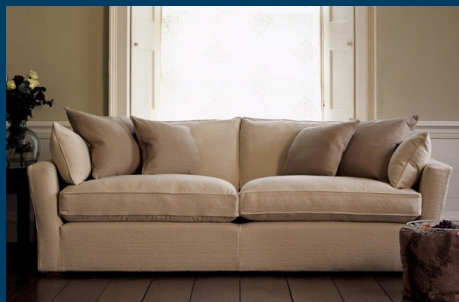

CARUSO

STRUCTURAL INTEGRITY - MADE HERE IN NEW ZEALAND

BESPOKE CUSTOMISATION AVAILABLE