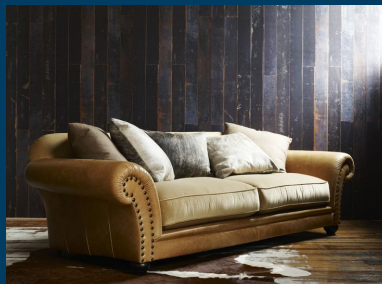

Montreux

FURNITURE

FEATURES

Southland Beech & Structural Ply frame
Steel sprung base & back
Sprung front edge
Feather/ fibre back cushions
Feather wrap seat cushions

DIMENSIONS

	depth	1040mm
	height	830mm
Chair	width	1280mm
2.5s		2030mm
3s		2330mm
3.5s		2630mm

Ottoman
1200 x 700 x 410mm

OPTIONS

Leather / fabric combinations
Stud colour / size

EASTWOOD

STRUCTURAL INTEGRITY - MADE HERE IN NEW ZEALAND

BESPOKE CUSTOMISATION AVAILABLE