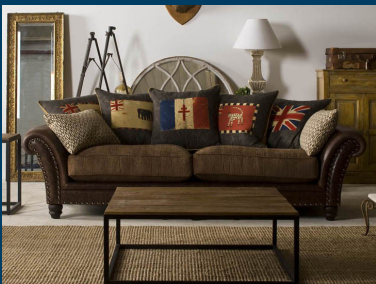

Montreux

FURNITURE

FEATURES

Southland Beech & Structural Ply frame
Steel sprung base & back
Sprung front edge
Feather/ fibre back cushions
Feather wrap seat cushions

DIMENSIONS

	depth	1040mm
	height	830mm
Chair	width	1280mm
2.5s		2030mm
3s		2330mm
3.5s		2630mm

Ottoman
1200 x 700 x 410mm

OPTIONS

Leather / fabric combinations
Stud colour / size

EASTWOOD

STRUCTURAL INTEGRITY - MADE HERE IN NEW ZEALAND

BESPOKE CUSTOMISATION AVAILABLE