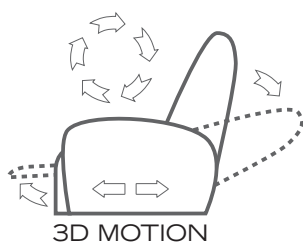

DIMENSIONS (CM)	W	D	H	SH
Recliner*	78	95	104	49
Recliner - motorised*	78	95	104	50
Recliner - 3D motion	78	95	104	50
Recliner - Ezi-out	78	95	104	53

SH = Seat height.

* Swivel castor and heavy duty castor options add 25mm to seat height